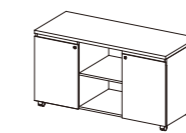

FGH3B 1200W x 500D x 635H/mm