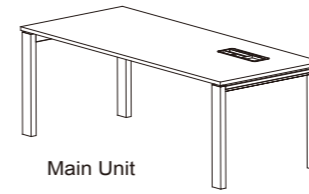

Single Face Unit with (XH-04) Cable Tray

Main Unit

Single Face Main Unit

MU-SFM-12060	1200W x 600D x 750H/mm
MU-SFM-13060	1300W x 600D x 750H/mm
MU-SFM-14060	1400W x 600D x 750H/mm
MU-SFM-15060	1500W x 600D x 750H/mm
MU-SFM-16060	1600W x 600D x 750H/mm
MU-SFM-18060	1800W x 600D x 750H/mm

MU-SFM-12080	1200W x 800D x 750H/mm
MU-SFM-13080	1300W x 800D x 750H/mm
MU-SFM-14080	1400W x 800D x 750H/mm
MU-SFM-15080	1500W x 800D x 750H/mm
MU-SFM-16080	1600W x 800D x 750H/mm
MU-SFM-18080	1800W x 800D x 750H/mm

MU-SFM-12070	1200W x 700D x 750H/mm
MU-SFM-13070	1300W x 700D x 750H/mm
MU-SFM-14070	1400W x 700D x 750H/mm
MU-SFM-15070	1500W x 700D x 750H/mm
MU-SFM-16070	1600W x 700D x 750H/mm
MU-SFM-18070	1800W x 700D x 750H/mm

MU-SFM-12090	1200W x 900D x 750H/mm
MU-SFM-13090	1300W x 900D x 750H/mm
MU-SFM-14090	1400W x 900D x 750H/mm
MU-SFM-15090	1500W x 900D x 750H/mm
MU-SFM-16090	1600W x 900D x 750H/mm
MU-SFM-18090	1800W x 900D x 750H/mm

MU-SFM-12075	1200W x 750D x 750H/mm
MU-SFM-13075	1300W x 750D x 750H/mm
MU-SFM-14075	1400W x 750D x 750H/mm
MU-SFM-15075	1500W x 750D x 750H/mm
MU-SFM-16075	1600W x 750D x 750H/mm
MU-SFM-18075	1800W x 750D x 750H/mm

Single Face Connecting Unit

MU-SFC-12060	1200W x 600D x 750H/mm
MU-SFC-13060	1300W x 600D x 750H/mm
MU-SFC-14060	1400W x 600D x 750H/mm
MU-SFC-15060	1500W x 600D x 750H/mm
MU-SFC-16060	1600W x 600D x 750H/mm
MU-SFC-18060	1800W x 600D x 750H/mm

MU-SFC-12080	1200W x 800D x 750H/mm
MU-SFC-13080	1300W x 800D x 750H/mm
MU-SFC-14080	1400W x 800D x 750H/mm
MU-SFC-15080	1500W x 800D x 750H/mm
MU-SFC-16080	1600W x 800D x 750H/mm
MU-SFC-18080	1800W x 800D x 750H/mm

MU-SFC-12070	1200W x 700D x 750H/mm
MU-SFC-13070	1300W x 700D x 750H/mm
MU-SFC-14070	1400W x 700D x 750H/mm
MU-SFC-15070	1500W x 700D x 750H/mm
MU-SFC-16070	1600W x 700D x 750H/mm
MU-SFC-18070	1800W x 700D x 750H/mm

MU-SFC-12090	1200W x 900D x 750H/mm
MU-SFC-13090	1300W x 900D x 750H/mm
MU-SFC-14090	1400W x 900D x 750H/mm
MU-SFC-15090	1500W x 900D x 750H/mm
MU-SFC-16090	1600W x 900D x 750H/mm
MU-SFC-18090	1800W x 900D x 750H/mm

MU-SFC-12075	1200W x 750D x 750H/mm
MU-SFC-13075	1300W x 750D x 750H/mm
MU-SFC-14075	1400W x 750D x 750H/mm
MU-SFC-15075	1500W x 750D x 750H/mm
MU-SFC-16075	1600W x 750D x 750H/mm
MU-SFC-18075	1800W x 750D x 750H/mm