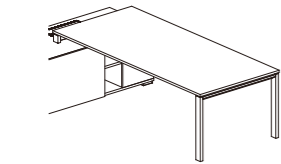

Connecting Main Desk

MU-MDG 1560	1500W x 600D x 750H/mm
MU-MDG 1660	1600W x 600D x 750H/mm
MU-MDG 1860	1800W x 600D x 750H/mm
MU-MDG 2060	2000W x 600D x 750H/mm

MU-MDG 1580	1500W x 800D x 750H/mm
MU-MDG 1680	1600W x 800D x 750H/mm
MU-MDG 1880	1800W x 800D x 750H/mm
MU-MDG 2080	2000W x 800D x 750H/mm

MU-MDG 1570	1500W x 700D x 750H/mm
MU-MDG 1670	1600W x 700D x 750H/mm
MU-MDG 1870	1800W x 700D x 750H/mm
MU-MDG 2070	2000W x 700D x 750H/mm

MU-MDG 1590	1500W x 900D x 750H/mm
MU-MDG 1690	1600W x 900D x 750H/mm
MU-MDG 1890	1800W x 900D x 750H/mm
MU-MDG 2090	2000W x 900D x 750H/mm

MU-MDG 1575	1500W x 750D x 750H/mm
MU-MDG 1675	1600W x 750D x 750H/mm
MU-MDG 1875	1800W x 750D x 750H/mm
MU-MDG 2075	2000W x 750D x 750H/mm