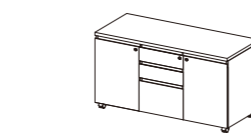

Movable Side Cabinet

FGT2L 1200W x 500D x 635H/mm
FGT2R 1200W x 500D x 635H/mm

FGH1L 1200W x 500D x 635H/mm
FGH1R 1200W x 500D x 635H/mm

FGH2LA 1200W x 500D x 635H/mm
FGH2RA 1200W x 500D x 635H/mm

FGH2LB 1200W x 500D x 635H/mm
FGH2RB 1200W x 500D x 635H/mm