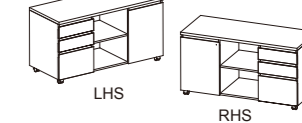

Movable Side Cabinet

FGT2L 1200W x 500D x 635H/mm
FGT2R 1200W x 500D x 635H/mm

FGH1L 1200W x 500D x 635H/mm
FGH1R 1200W x 500D x 635H/mm

FGH2LA 1200W x 500D x 635H/mm
FGH2RA 1200W x 500D x 635H/mm

FGH2LB 1200W x 500D x 635H/mm
FGH2RB 1200W x 500D x 635H/mm