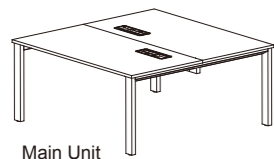

Double Face Unit with (XH-04) Cable Tray

Main Unit

Double Face for 2 Person (Main Unit)

MU-DFM-1212	1200W x 1200D x 750H/mm
MU-DFM-1312	1300W x 1200D x 750H/mm
MU-DFM-1412	1400W x 1200D x 750H/mm
MU-DFM-1512	1500W x 1200D x 750H/mm
MU-DFM-1612	1600W x 1200D x 750H/mm
MU-DFM-1812	1800W x 1200D x 750H/mm

MU-DFM-1215	1200W x 1500D x 750H/mm
MU-DFM-1315	1300W x 1500D x 750H/mm
MU-DFM-1415	1400W x 1500D x 750H/mm
MU-DFM-1515	1500W x 1500D x 750H/mm
MU-DFM-1615	1600W x 1500D x 750H/mm
MU-DFM-1815	1800W x 1500D x 750H/mm

MU-DFM-1214	1200W x 1400D x 750H/mm
MU-DFM-1314	1300W x 1400D x 750H/mm
MU-DFM-1414	1400W x 1400D x 750H/mm
MU-DFM-1514	1500W x 1400D x 750H/mm
MU-DFM-1614	1600W x 1400D x 750H/mm
MU-DFM-1814	1800W x 1400D x 750H/mm

MU-DFM-1216	1200W x 1400D x 750H/mm
MU-DFM-1316	1300W x 1400D x 750H/mm
MU-DFM-1416	1400W x 1400D x 750H/mm
MU-DFM-1516	1500W x 1400D x 750H/mm
MU-DFM-1616	1600W x 1400D x 750H/mm
MU-DFM-1816	1800W x 1400D x 750H/mm

Double Face for 2 Person (Connecting Unit)

MU-DFC-1212	1200W x 1200D x 750H/mm
MU-DFC-1312	1300W x 1200D x 750H/mm
MU-DFC-1412	1400W x 1200D x 750H/mm
MU-DFC-1512	1500W x 1200D x 750H/mm
MU-DFC-1612	1600W x 1200D x 750H/mm
MU-DFC-1812	1800W x 1200D x 750H/mm

MU-DFC-1215	1200W x 1500D x 750H/mm
MU-DFC-1315	1300W x 1500D x 750H/mm
MU-DFC-1415	1400W x 1500D x 750H/mm
MU-DFC-1515	1500W x 1500D x 750H/mm
MU-DFC-1615	1600W x 1500D x 750H/mm
MU-DFC-1815	1800W x 1500D x 750H/mm

MU-DFC-1214	1200W x 1400D x 750H/mm
MU-DFC-1314	1300W x 1400D x 750H/mm
MU-DFC-1414	1400W x 1400D x 750H/mm
MU-DFC-1514	1500W x 1400D x 750H/mm
MU-DFC-1614	1600W x 1400D x 750H/mm
MU-DFC-1814	1800W x 1400D x 750H/mm

MU-DFC-1216	1200W x 1400D x 750H/mm
MU-DFC-1316	1300W x 1400D x 750H/mm
MU-DFC-1416	1400W x 1400D x 750H/mm
MU-DFC-1516	1500W x 1400D x 750H/mm
MU-DFC-1616	1600W x 1400D x 750H/mm
MU-DFC-1816	1800W x 1400D x 750H/mm